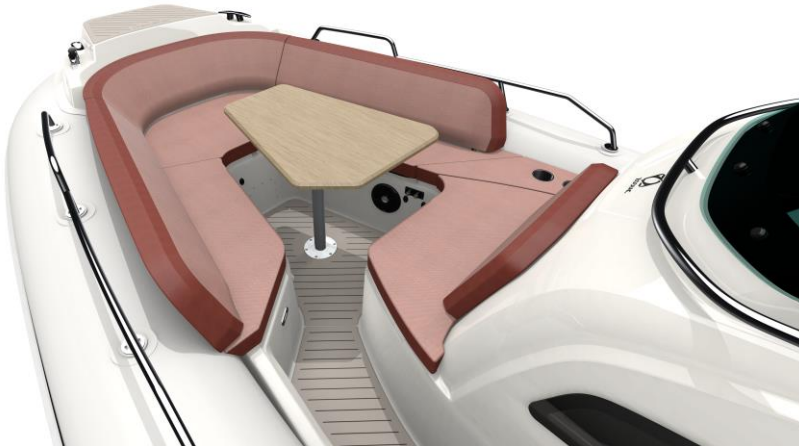

TUBE

- Removable tube
- New tube shape: patented wide U-tube shape
- 8 handles
- 1 handle at the rear to help you climb on board
- PVC substrate
- Hypalon® 1500gr
- Patented fish-tail cones: Trendy look and improved access to stern platforms
- Zodiac logo

FRONT

- GRP bow roller with 2 side cleats for easier mooring and clearing space on top
- Integrated navigation lights on the bow roller
- Bow U-Lounge with backrests: up to 7 seats!
- Storage compartments under seats port side and starboard side
- Electric windlass from the bow
- Integrated console seat, with comfortable backrest
- 2 cup holders on the starboard side
- Courtesy lights
- Stainless steel bow rails screwed on the tube (option) for a trendy look, increased safety and additional handrails
- Table + sundeck extension kit (option). 2 different table poles: 1 for table position and 1 for sundeck position

View with table

View with sundeck extension

CONSOLE

- Black design
- 2 stainless steel handrails for passengers
- Chrome Zodiac logo
- Dedicated storage box for smartphone with 2 USB plugs
- Short windscreen for an enjoyable driving experience, « hair in the wind », turquoise color
- 3 portholes (front porthole opens for fresh air)
- Dedicated area for 1x12' or 2x10' navigation system (+ 1 audio kit)
- Steering wheel with topstitch, black
- 2 XL cup holders
- Black PMMA Sliding door
- Illuminated switches
- GRP Footrest with EVA

View with table

View with sundeck

BOAT STERN

- GRP Roll bar with white navigation light
- Ski mast (option) for towing ,wakeboarding, waterskiing...
- Platforms with EVA deck
- Twin engine set up available
- Retractable ladder with aluminium housing