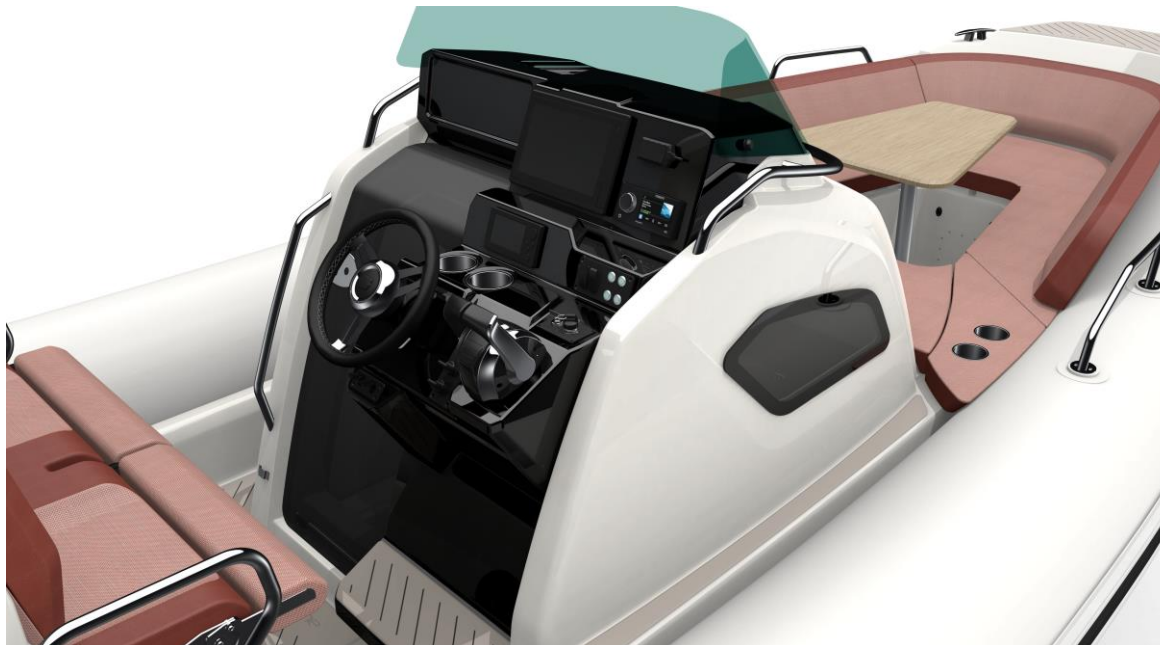

PRODUCT BENEFITS

- Double front and back saloon, convertible to sundeck area
- Up to 16 seats in standard equipment
- Integrated kitchen with sink (optional: stove & fridge)
- Console integrating a habitacle cabin with toilets (optional: bunk bed space)
- Triple position bolster for up to two adults + one child
- 7 storages
- Rear bathing platforms giving access to the sea
- Up to 2x350HP (55 knots)

FRONT

- GRP bow roller with 2 side cleats for easier mooring and clearing space on top
- Integrated navigation lights on the bow roller
- Bow U-Lounge with backrests: up to 7 seats!
- Storage compartments under seats port side and starboard side
- Electric windlass from the bow
- Integrated console seat, with comfortable backrest
- 2 cup holders on the starboard side
- Courtesy lights
- Stainless steel bow rails screwed on the tube (option) for a trendy look, increased safety and additional handrails
- Table + sundeck extension kit (option). 2 different table poles: 1 for table position and 1 for sundeck position

View with table

View with sundeck extension

CONSOLE

- Black design
- 2 stainless steel handrails for passengers
- Chrome Zodiac logo
- Dedicated storage box for smartphone with 2 USB plugs
- Short windscreen for an enjoyable driving experience, « hair in the wind », turquoise color
- 3 portholes (front porthole opens for fresh air)
- Dedicated area for 1x12' or 2x10' navigation system (+ 1 audio kit)
- Steering wheel with topstitch, black
- 2 XL cup holders
- Black PMMA Sliding door
- Illuminated switches
- GRP Footrest with EVA

View with table

View with sundeck

BOAT STERN

- GRP Roll bar with white navigation light
- Ski mast (option) for towing ,wakeboarding, waterskiing...
- Platforms with EVA deck
- Twin engine set up available
- Retractable ladder with aluminium housing