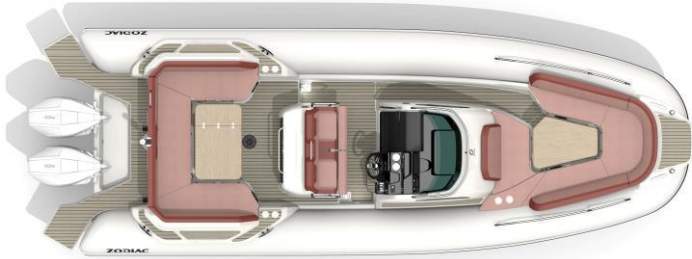

OPTIONS

Synthetic teak deck:

- Factory fitted only
- Wooden & premium effect